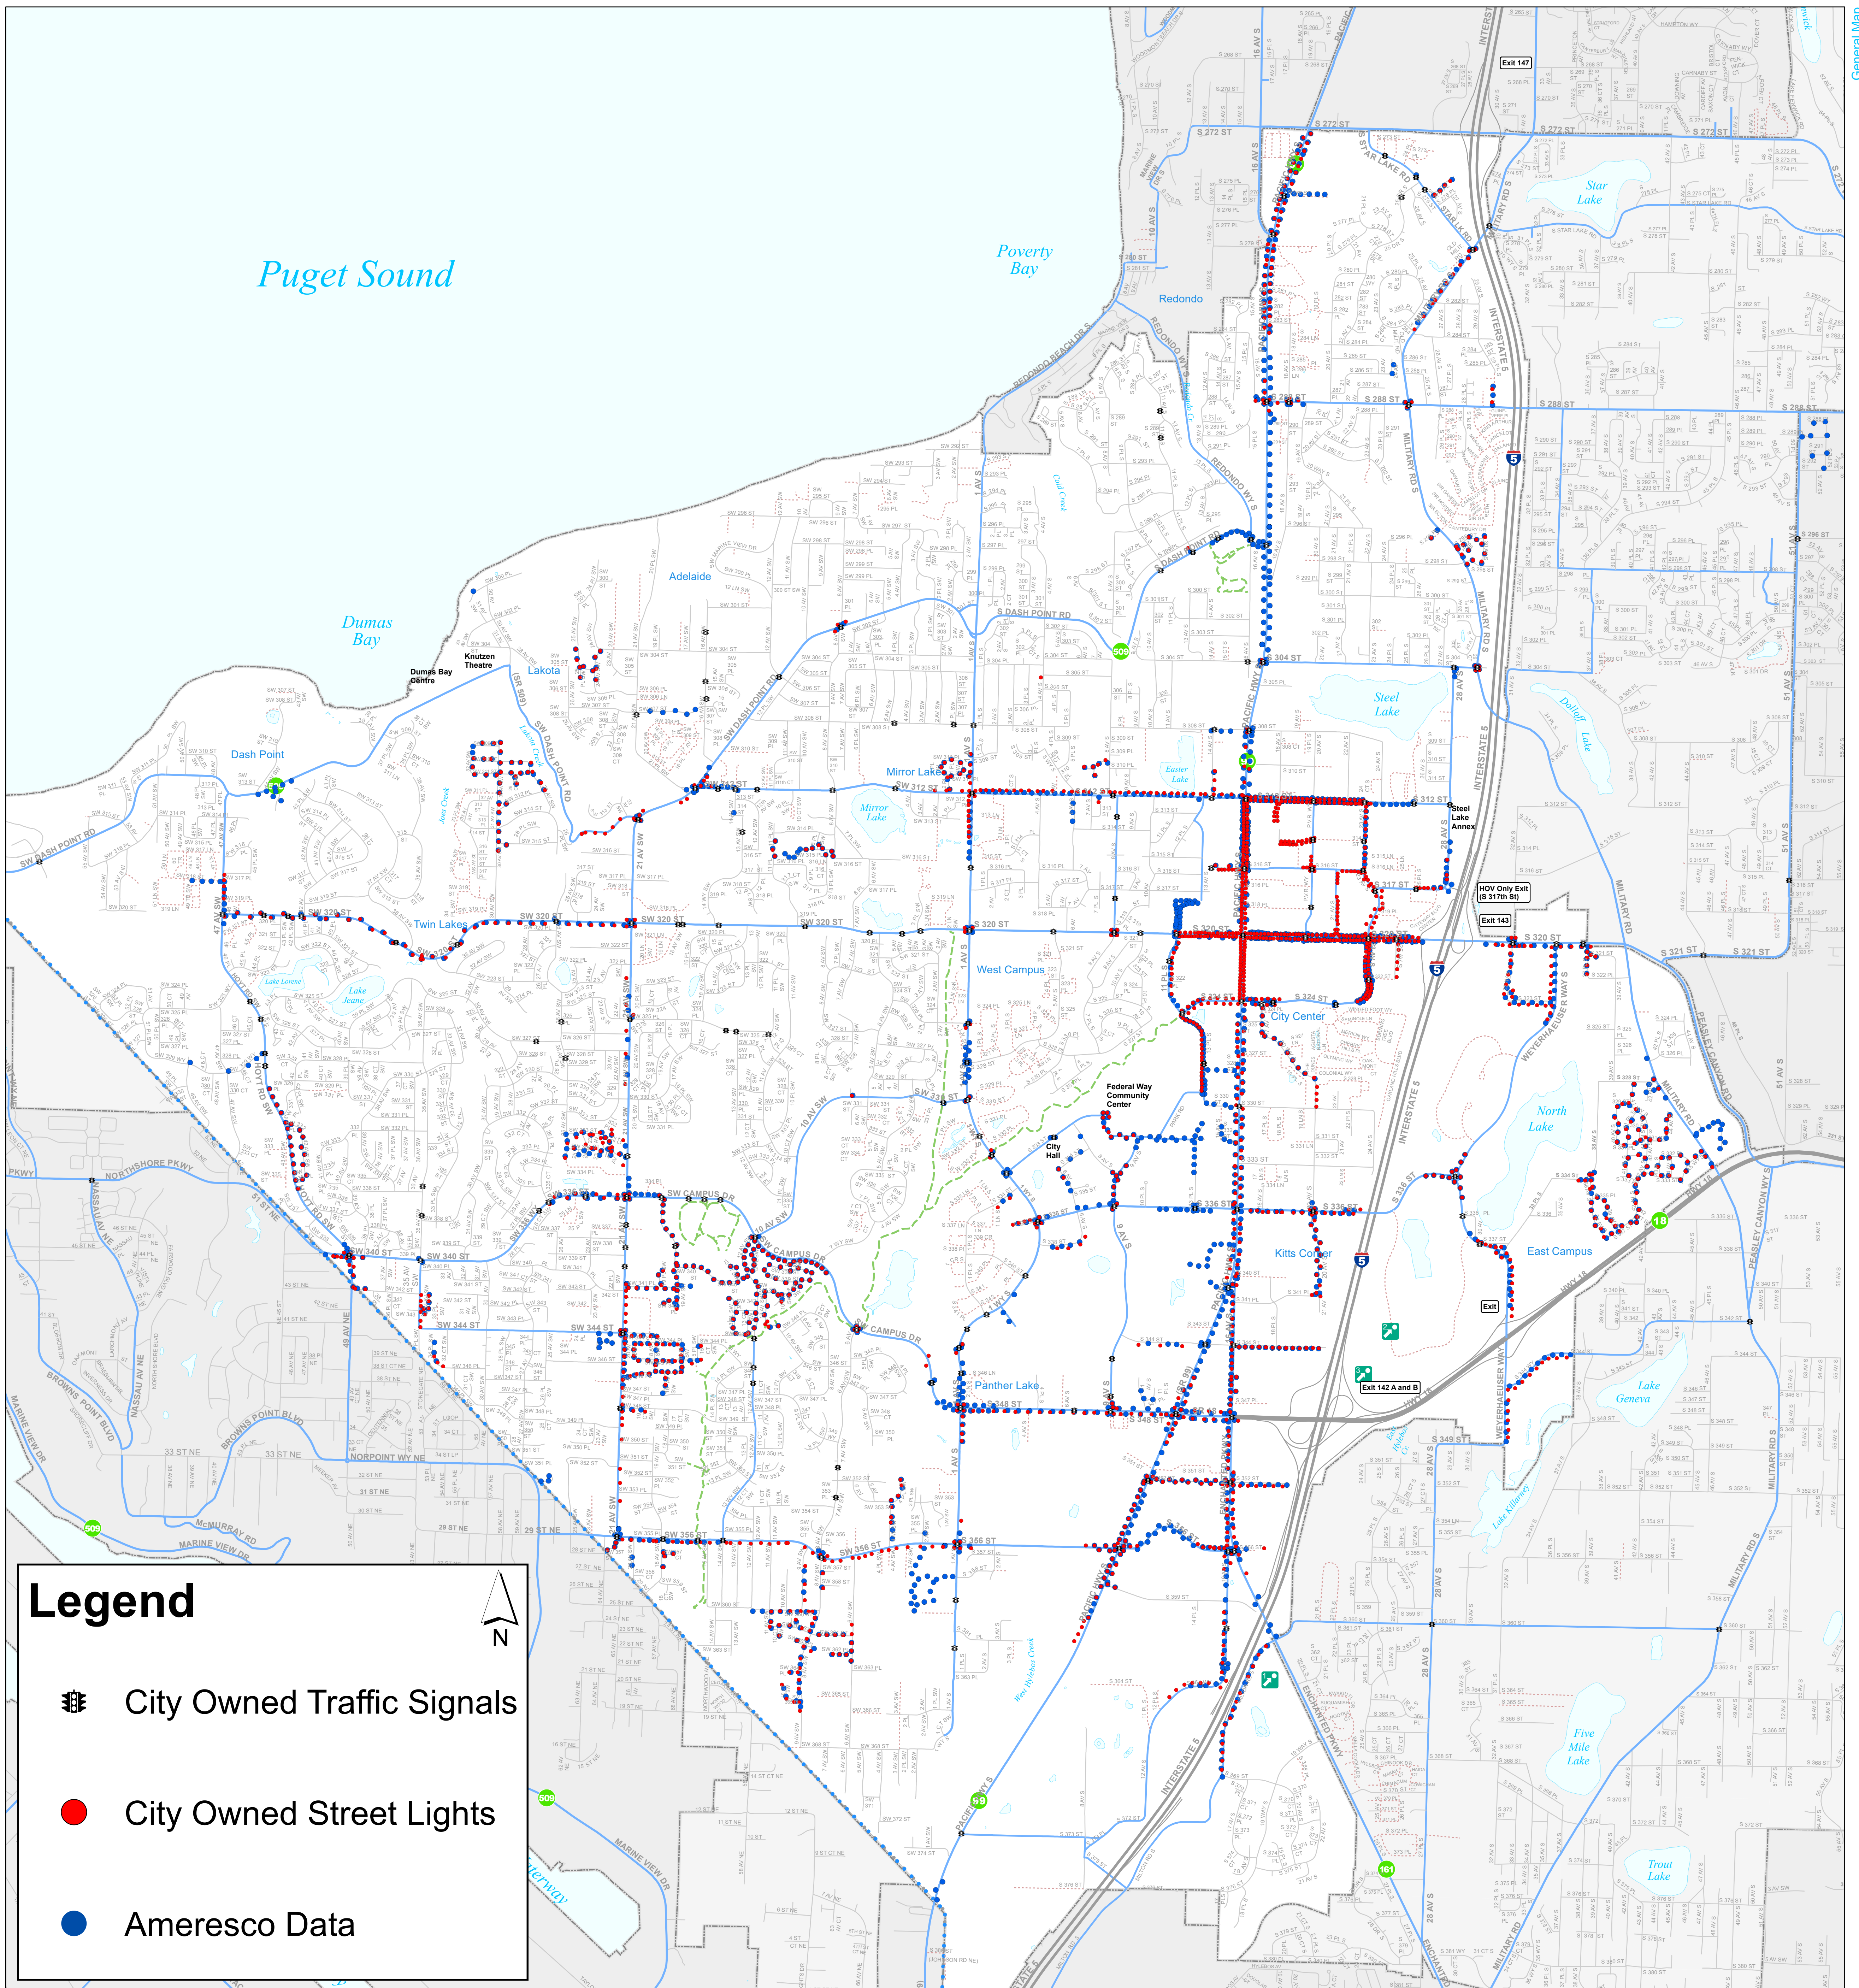

City of Federal Way

City Owned Street Lights & Traffic Signals

Map Date: January 2019
City of Federal Way,
GIS Division
33325 8th Ave S
Federal Way, WA 98003
(253) 835-7000
www.cityoffederalway.com

Legend

-  City Owned Traffic Signals
-  City Owned Street Lights
-  Ameresco Data

0 1 2 Miles