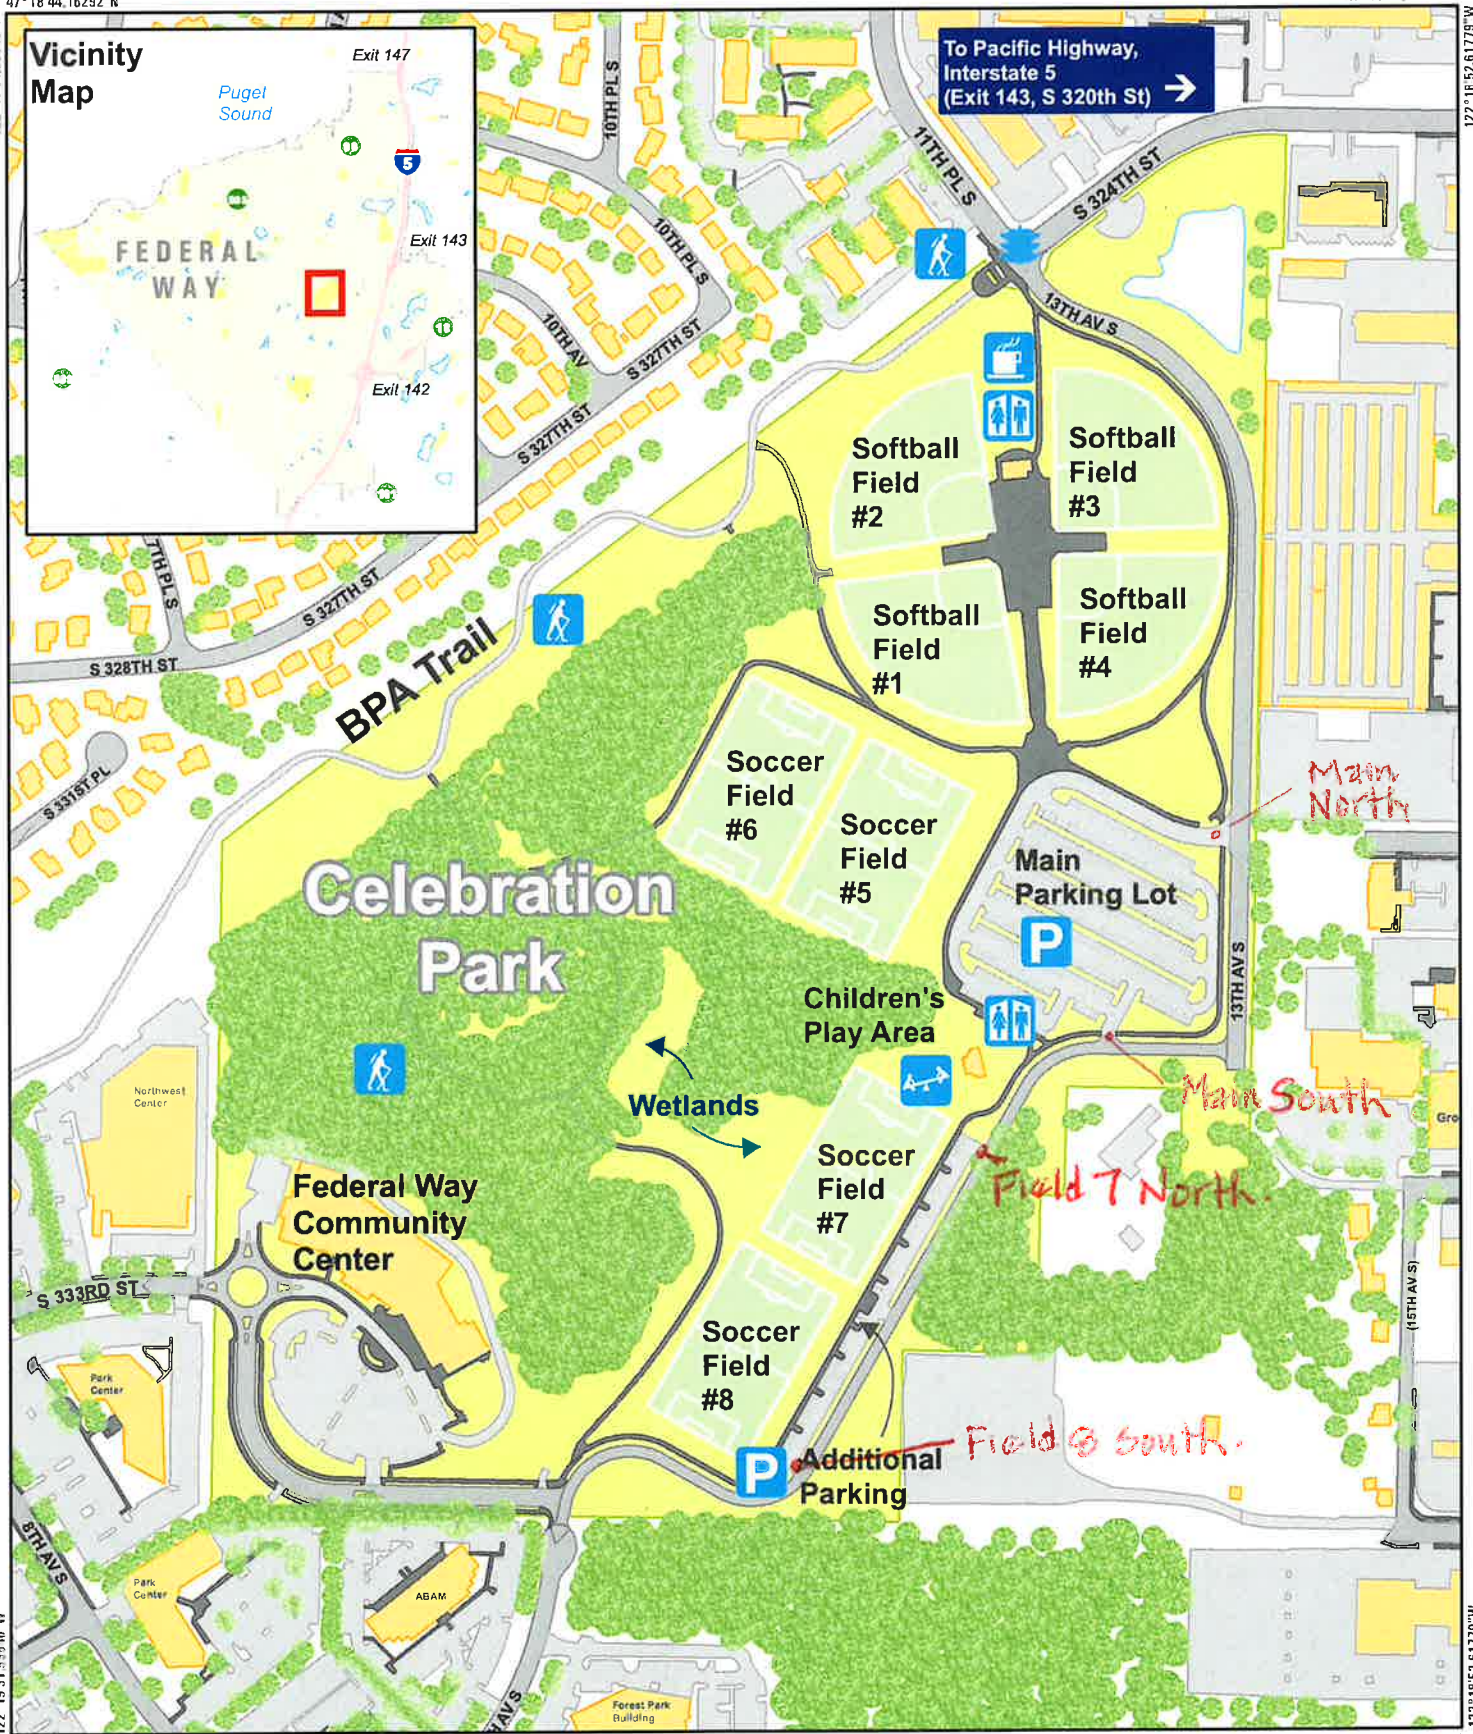

Celebration Park

47° 18' 44.16292" N

47° 18' 44.16292" N

122° 19' 31.69946" W

122° 19' 31.69946" W

To Pacific Highway, Interstate 5 (Exit 143, S 320th St) →

This map was produced by the City of Federal Way's GIS Division and is accompanied by no warranties.

47° 18' 11.20540" N

47° 18' 11.20540" N

122° 19' 31.69946" W

122° 19' 31.69946" W

0 250 500 Feet

0 1 2 Minutes Walking Time

Key:

-  Concessions
-  Hiking/Walking
-  Parking
-  Play Area
-  Restrooms