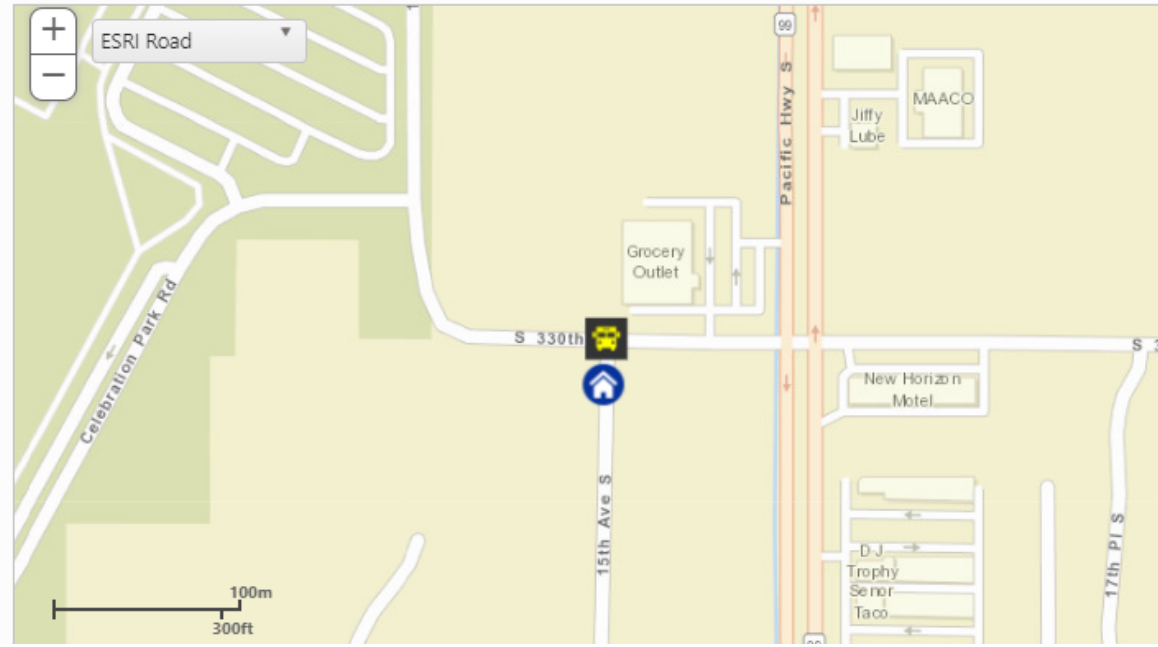

### Simple Search:

Grade = '1'

Home Address = '33005 15TH AVE S 98003'

The information displayed below is subject to confirmation by the transportation or district office.

#### On the way to School

You Ride.

You would be assigned to this bus stop: S 330TH ST@15TH AVE S

Route \*Not Available\* arrives at \*Not Available\*

#### On the way from School

You Ride.

Route \*Not Available\* arrives at \*Not Available\*

You are assigned this bus stop: S 330TH ST@15TH AVE S

[View Detailed Results](#)

### Simple Search:

Grade = '7'

Home Address = '33005 15TH AVE S 98003'

The information displayed below is subject to confirmation by the transportation or district office.