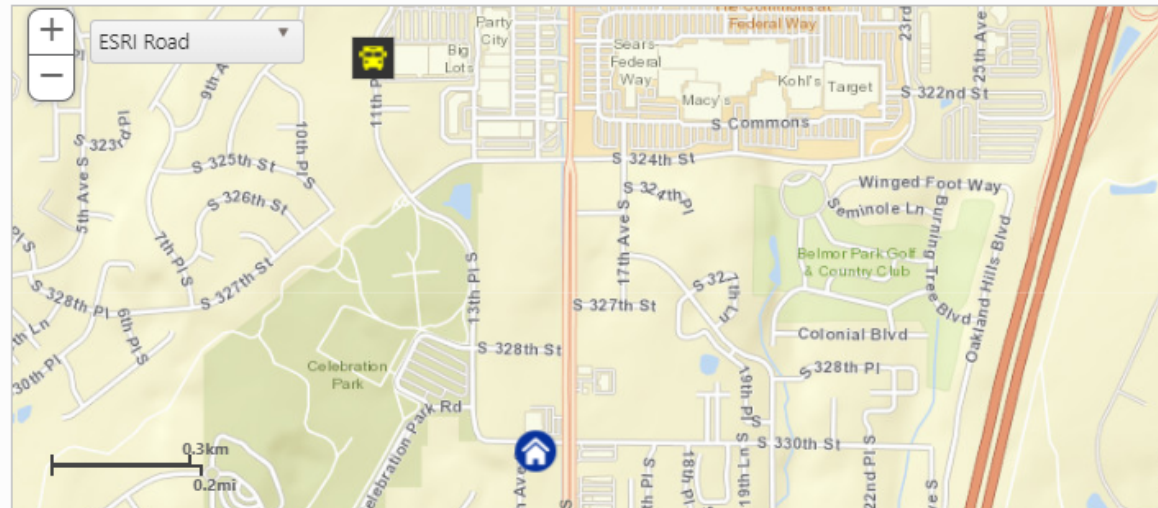

### Simple Search:

Grade = '7'

Home Address = '33005 15TH AVE S 98003'

The information displayed below is subject to confirmation by the transportation or district office.

#### On the way to School

You Ride.

You would be assigned to this bus stop: 32205 11TH PL S

Route SEQ 002 arrives at 7:22 AM

#### On the way from School

You Ride.

Route SEQ 302 arrives at 2:54 PM

You are assigned this bus stop: 32205 11TH PL S

[View Detailed Results](#)

Student Home

School

Bus Stop

# School/Transportation Information

[Simple Search](#) |

**Simple Search:**

Grade = '10'

Home Address = '33005 15TH AVE S 98003'

The information displayed below is subject to confirmation by the transportation or district office.