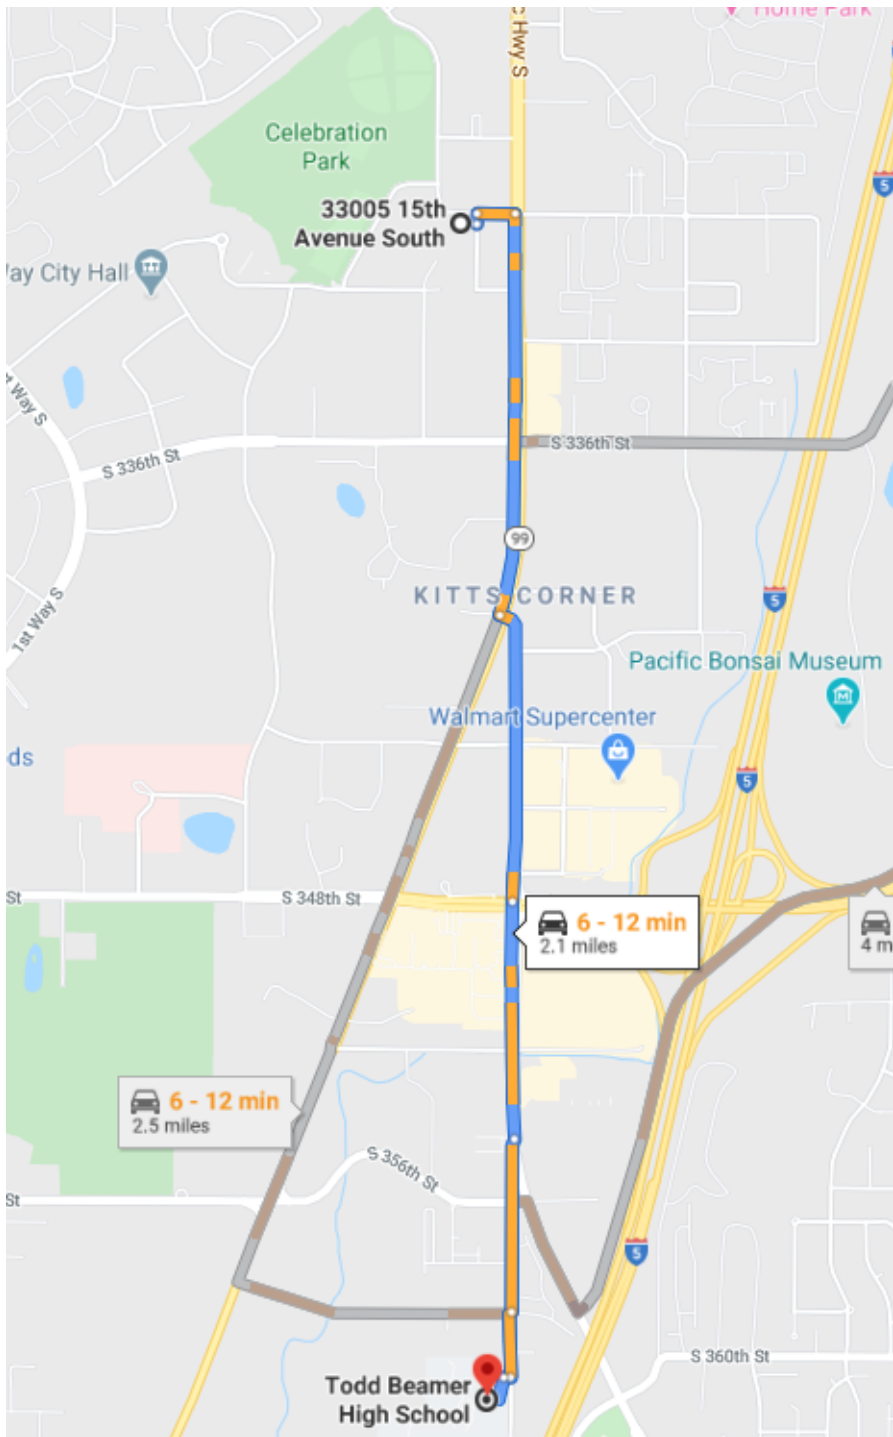

### Simple Search:

Grade = '1'

Home Address = '33005 15TH AVE S 98003'

The information displayed below is subject to confirmation by the transportation or district office.

### On the way to School

You Ride.

You would be assigned to this bus stop: 32205 11TH PL S

Route TBHS 005 arrives at 6:50 AM

### On the way from School

You Ride.

Route TBHS 305 arrives at 2:23 PM

You are assigned this bus stop: 32205 11TH PL S

[View Detailed Results](#)

Bus stop aerial access pathway for middle and high school students

Mirror Lake Elementary is located 1.8 miles by car to the northwest.

Sequoyah Middle is located just over three miles to the southeast. Though the bus can be accessed within 0.6 miles to the northwest.