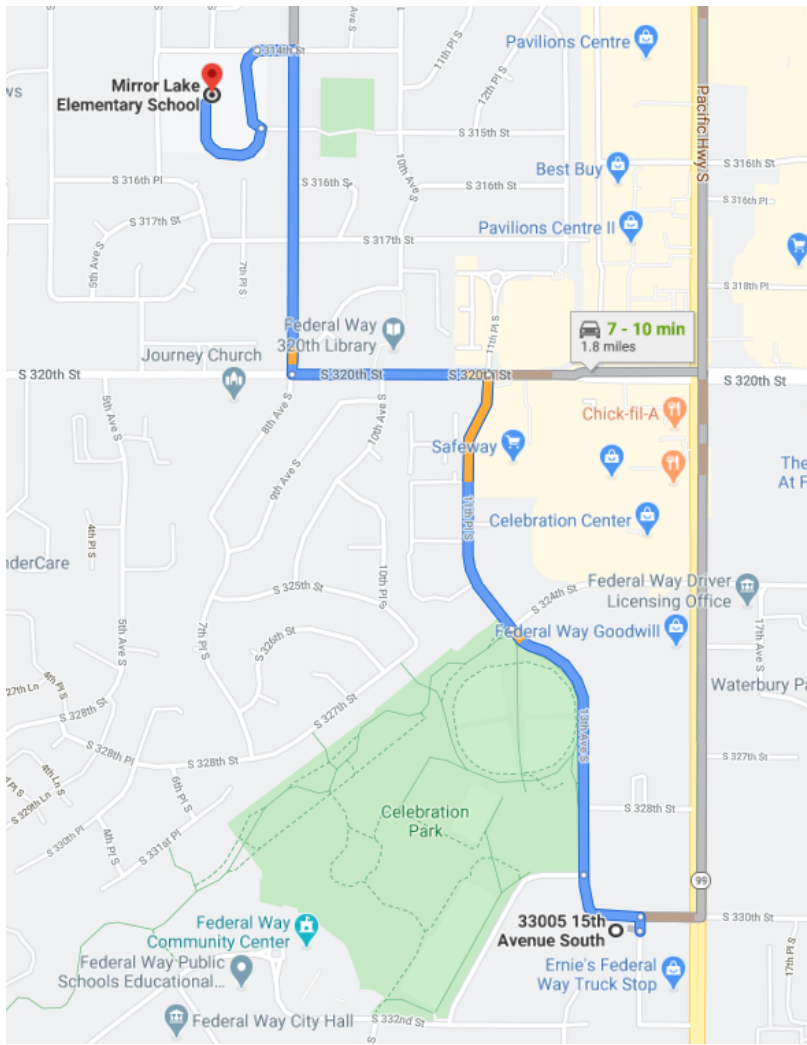

### Simple Search:

Grade = '1'

Home Address = '33005 15TH AVE S 98003'

The information displayed below is subject to confirmation by the transportation or district office.

### On the way to School

You Ride.

You would be assigned to this bus stop: 32205 11TH PL S

Route TBHS 005 arrives at 6:50 AM

### On the way from School

You Ride.

Route TBHS 305 arrives at 2:23 PM

You are assigned this bus stop: 32205 11TH PL S

[View Detailed Results](#)

Bus stop aerial access pathway for middle and high school students

Mirror Lake Elementary is located 1.8 miles by car to the northwest.

Sequoyah Middle is located just over three miles to the southeast. Though the bus can be accessed within 0.6 miles to the northwest.