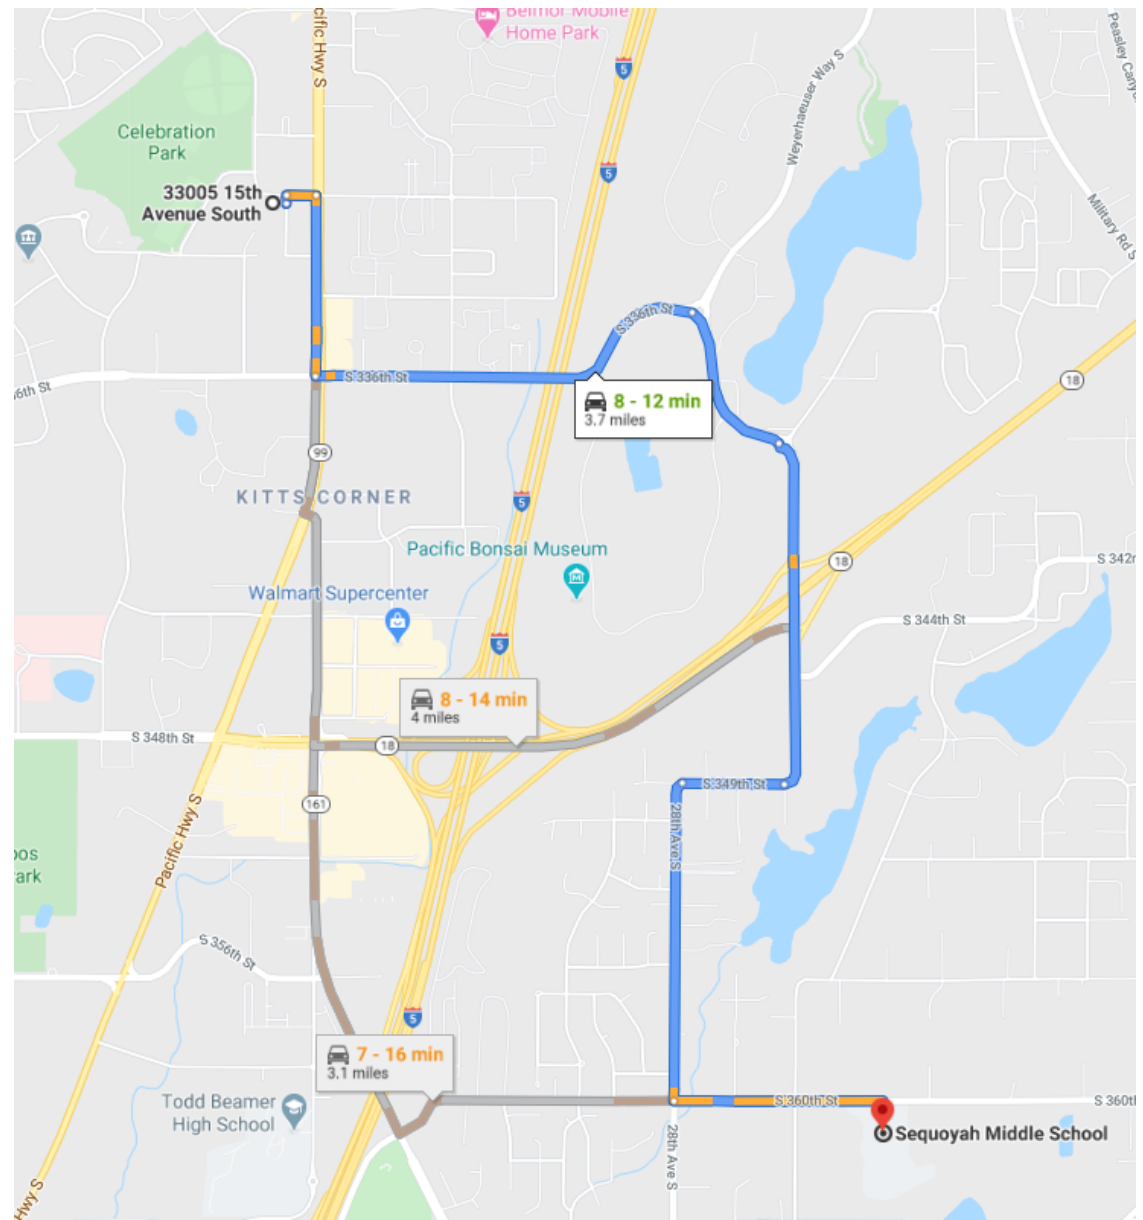

### Simple Search:

Grade = '1'

Home Address = '33005 15TH AVE S 98003'

The information displayed below is subject to confirmation by the transportation or district office.

### On the way to School

You Ride.

You would be assigned to this bus stop: 32205 11TH PL S

Route TBHS 005 arrives at 6:50 AM

### On the way from School

You Ride.

Route TBHS 305 arrives at 2:23 PM

You are assigned this bus stop: 32205 11TH PL S

[View Detailed Results](#)

Bus stop aerial access pathway for middle and high school students

Mirror Lake Elementary is located 1.8 miles by car to the northwest.

Sequoyah Middle is located just over three miles to the southeast. Though the bus can be accessed within 0.6 miles to the northwest.