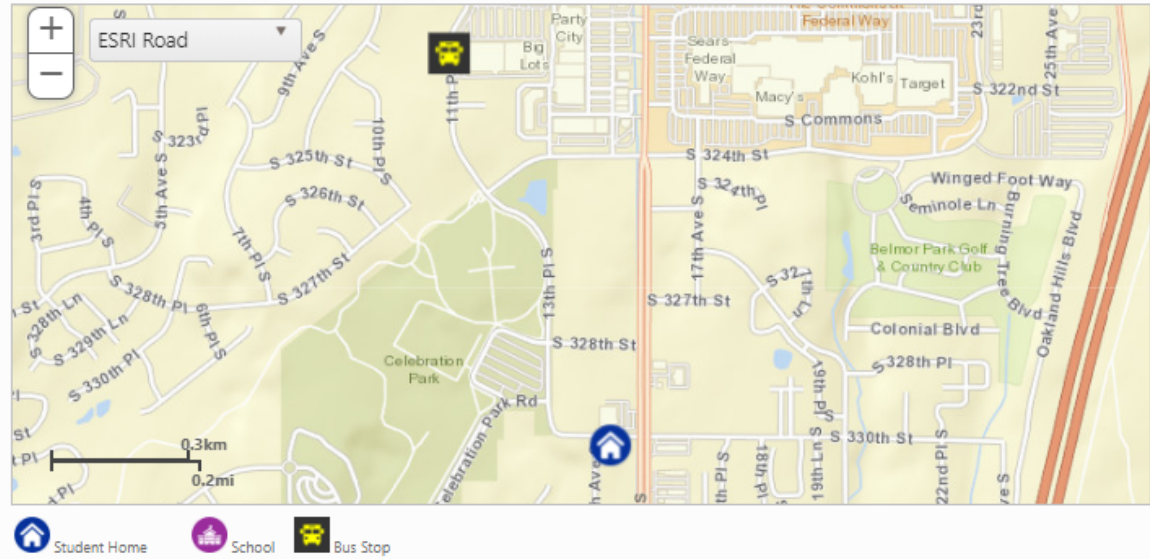

### On the way to School

You Ride.

You would be assigned to this bus stop: 32205 11TH PL S

Route TBHS 005 arrives at 6:50 AM

### On the way from School

You Ride.

Route TBHS 305 arrives at 2:23 PM

You are assigned this bus stop: 32205 11TH PL S

[View Detailed Results](#)

Bus stop aerial access pathway for middle and high school students

Mirror Lake Elementary is located 1.8 miles by car to the northwest.

Sequoyah Middle is located just over three miles to the southeast. Though the bus can be accessed within 0.6 miles to the northwest.