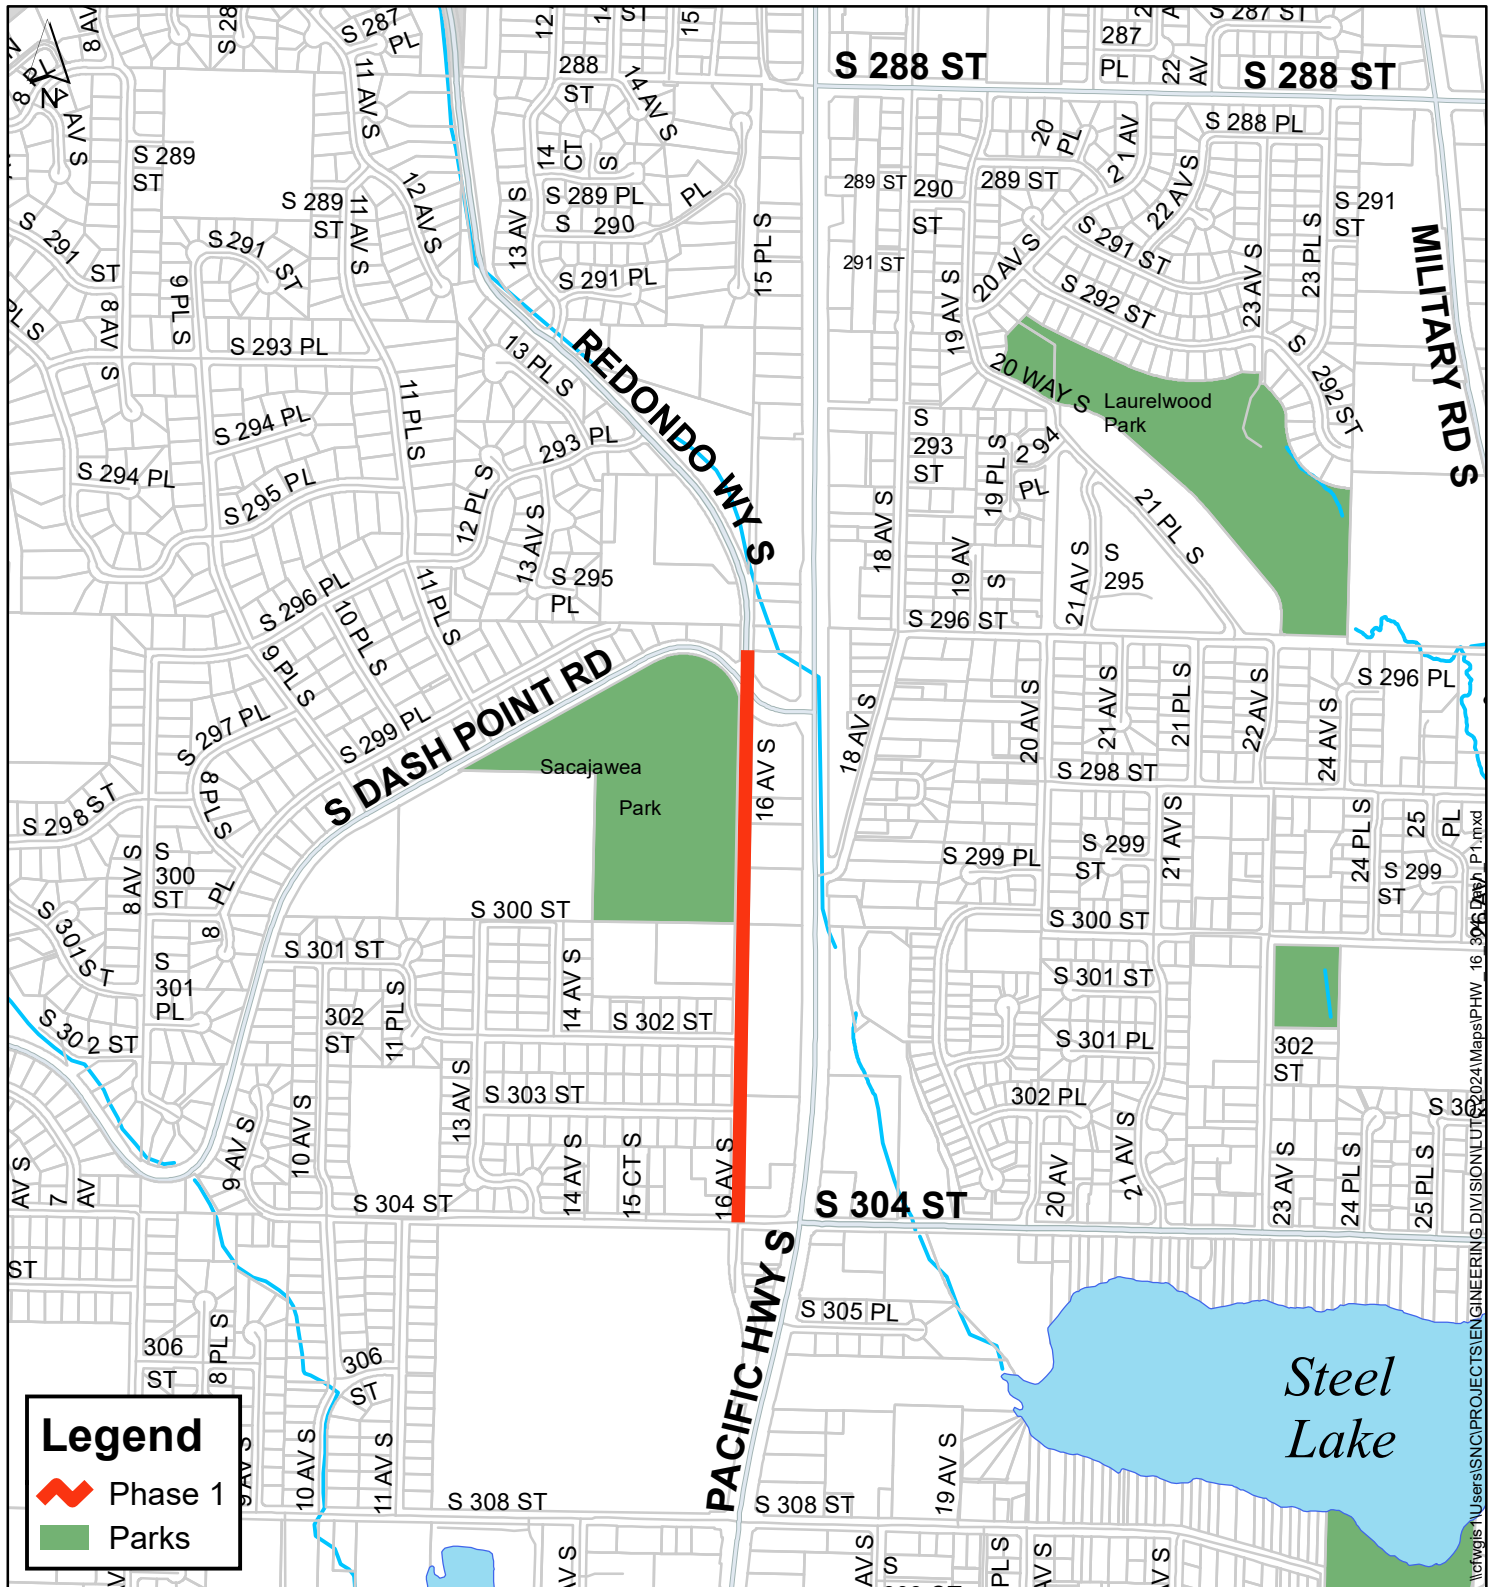

# Vicinity Map - Phase 1 - 16th Ave S From S 304th St to N of Dash Point Rd Pacific Highway South Non-Motorized Corridor

**Legend**

- Phase 1
- Parks