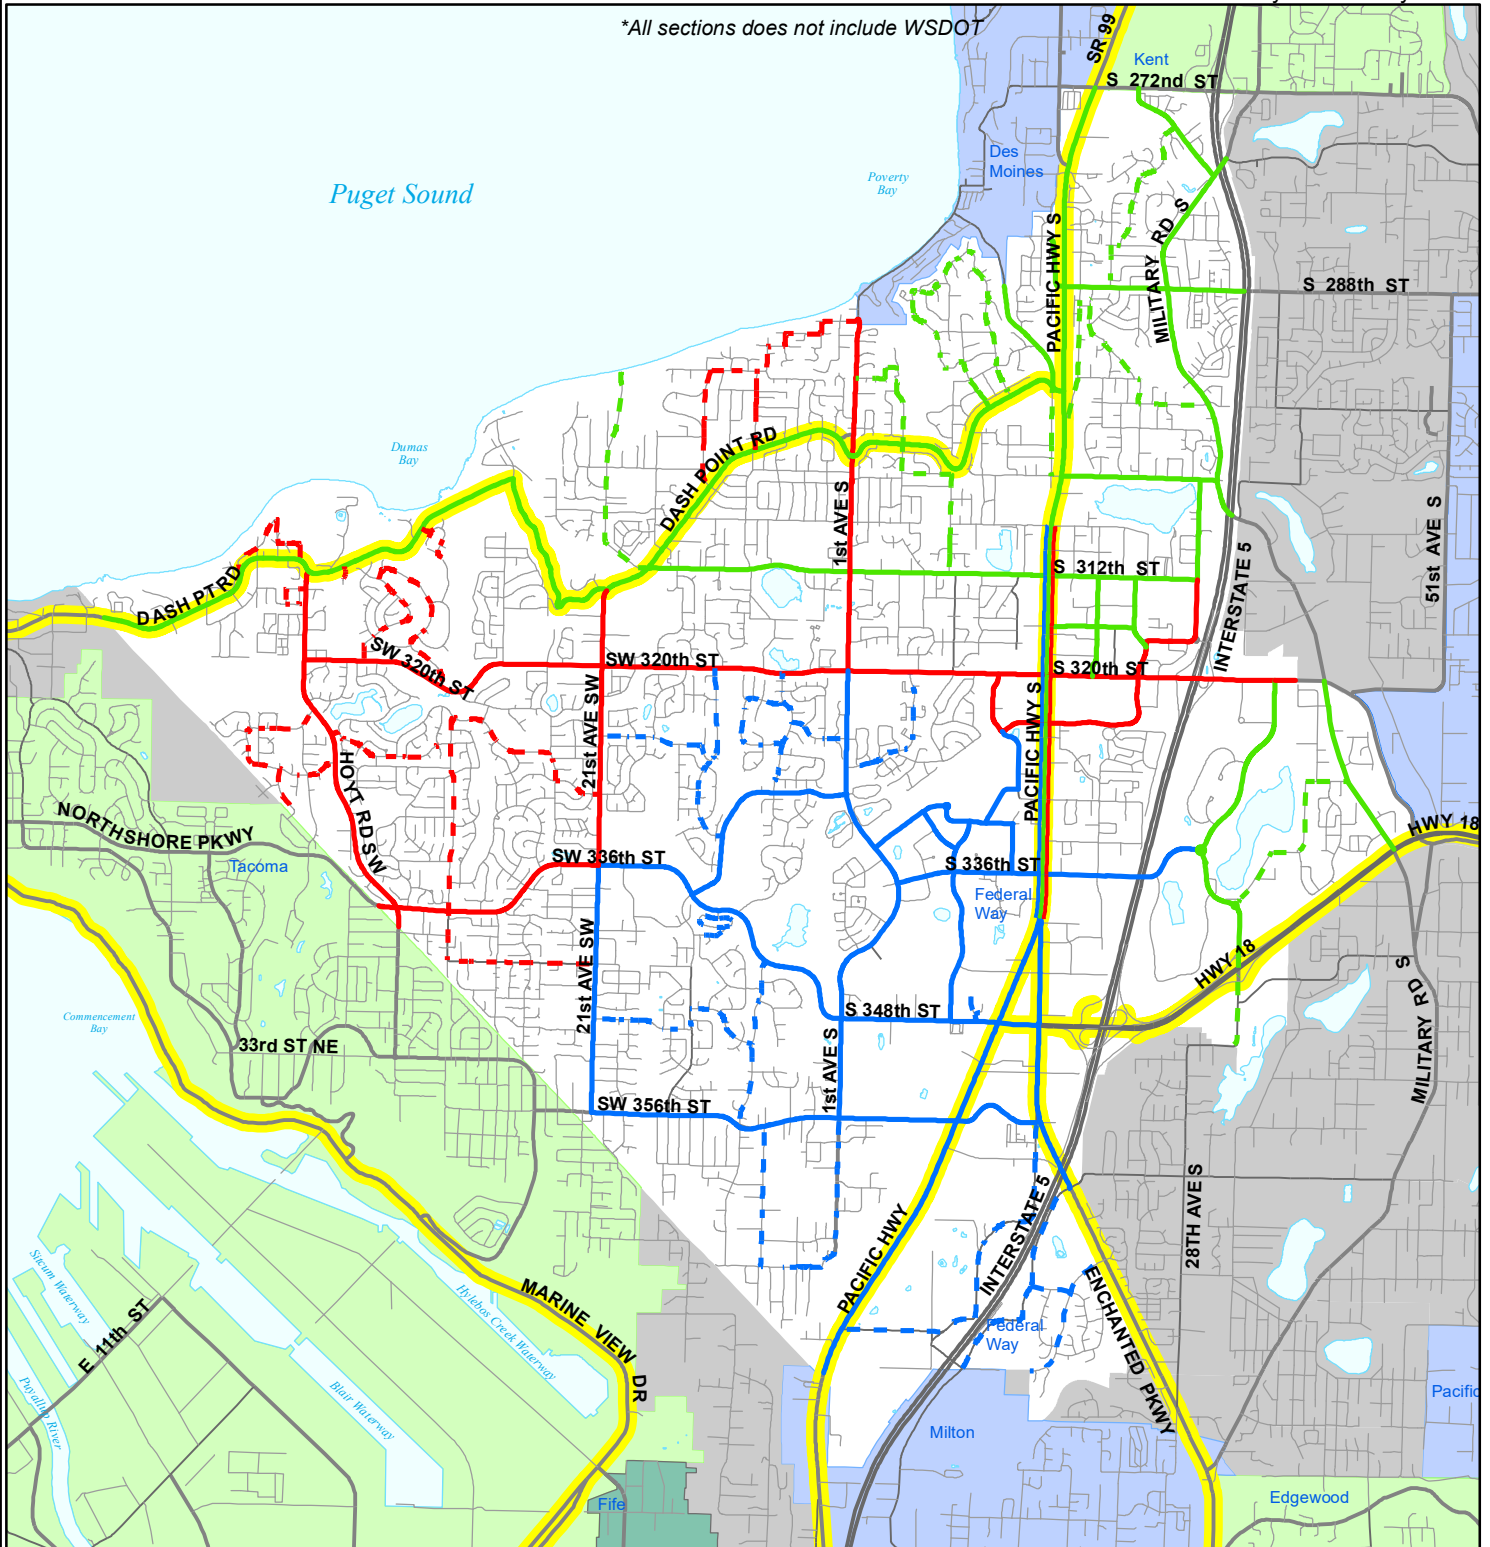

City of Federal Way

Snow Plow Routes

Map Date: September 2023
 City of Federal Way
 33325 8th Ave S.
 Federal Way, WA 98003
 (253) 835-7000
www.cityoffederalway.com

*All sections does not include WSDOT

Legend	
Primary Routes	Secondary Routes
All Sections	Truck 253 & 257
Truck 253 & 257	Truck 259 & 35
Truck 259 & 35	Truck 252 & 258
Truck 252 & 258	
WSDOT	

R:\erike\PW\Streets\Projects\SnowPlow\Maps\SnowPlow_All.mxd